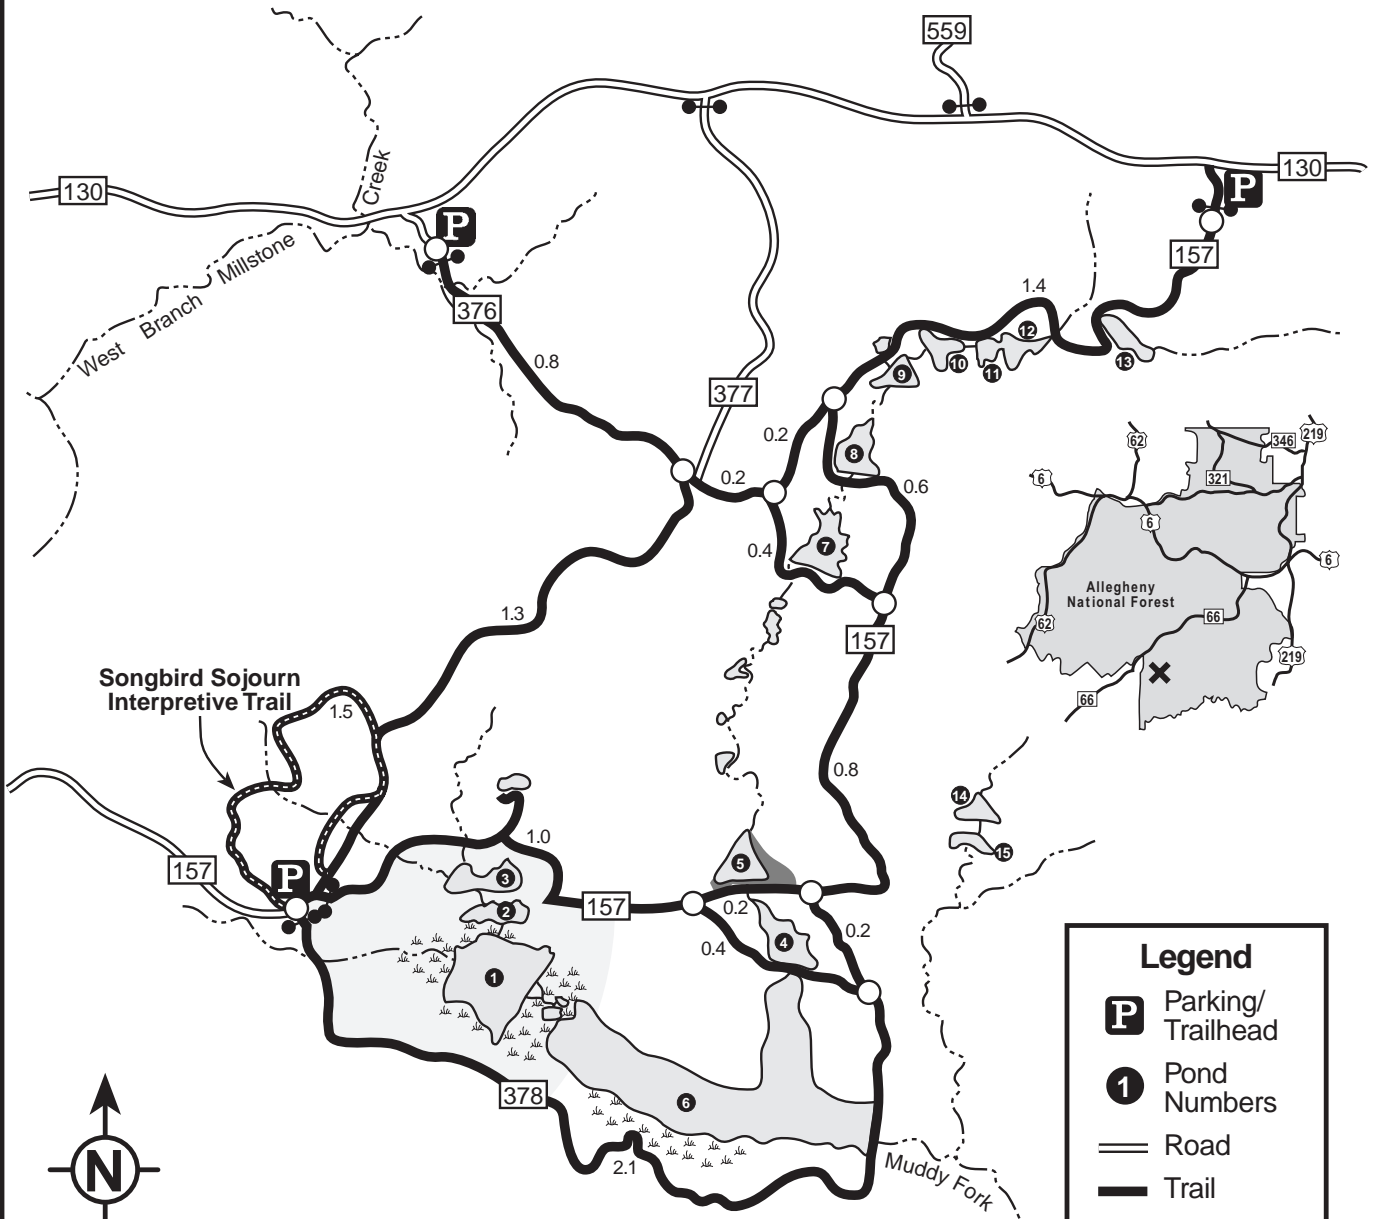

Buzzard Swamp Trail System

Cooperatively Managed By
Allegheny National Forest and Pennsylvania Game Commission

Legend

- P** Parking/ Trailhead
- 1** Pond Numbers
- == Road
- Trail
- - - Stream
- Gate
- Swamp
- Propagation Area
- Information Signs

FR 157 Trailhead Elevation = 1660'
FR 376 Trailhead Elevation = 1640'

Songbird Sojourn Elevation Range = 1660' - 1780'
Buzzard Swamp Elevation Range = 1620' - 1740'

NOTE: All trail distances between intersections (marked with circles) are in miles.